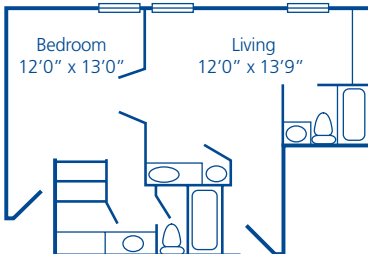

Studio Suite  
279 sq. ft.

Special Suite  
306 sq. ft.

Deluxe Suite  
340 sq. ft.

One Bedroom Suite  
469 sq. ft.

One Bedroom Suite (LLR)  
504 sq. ft.

Deluxe One Bedroom Suite  
504 sq. ft.

Deluxe One Bedroom Suite  
558 sq. ft.

Deluxe One Bedroom Suite  
585 sq. ft.

Deluxe One Bedroom Suite  
636 sq. ft.

Deluxe One Bedroom Suite with Den  
748 sq. ft.

Two Bedroom Suite  
748 sq. ft.

Two Bedroom Suite  
748 sq. ft.