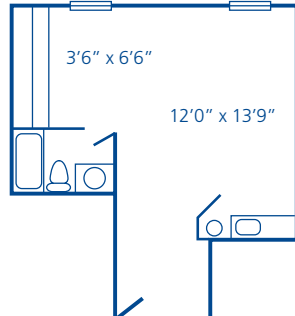

Studio Suite  
279 sq. ft.

Special Suite  
306 sq. ft.

Deluxe Suite  
340 sq. ft.

One Bedroom Suite  
469 sq. ft.

One Bedroom Suite (LLR)  
504 sq. ft.

Deluxe One Bedroom Suite  
504 sq. ft.

Deluxe One Bedroom Suite  
558 sq. ft.

Deluxe One Bedroom Suite  
585 sq. ft.

Deluxe One Bedroom Suite  
636 sq. ft.

Deluxe One Bedroom Suite with Den  
748 sq. ft.

Two Bedroom Suite  
748 sq. ft.

Two Bedroom Suite  
748 sq. ft.