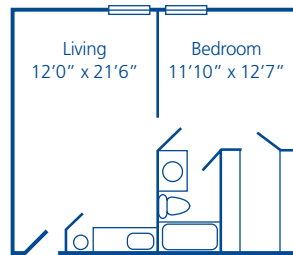

Studio Suite  
279 sq. ft.

Special Suite  
306 sq. ft.

Deluxe Suite  
340 sq. ft.

One Bedroom Suite  
469 sq. ft.

One Bedroom Suite (LLR)  
504 sq. ft.

Deluxe One Bedroom Suite  
504 sq. ft.

Deluxe One Bedroom Suite  
558 sq. ft.

Deluxe One Bedroom Suite  
585 sq. ft.

Deluxe One Bedroom Suite  
636 sq. ft.

Deluxe One Bedroom Suite with Den  
748 sq. ft.

Two Bedroom Suite  
748 sq. ft.

Two Bedroom Suite  
748 sq. ft.