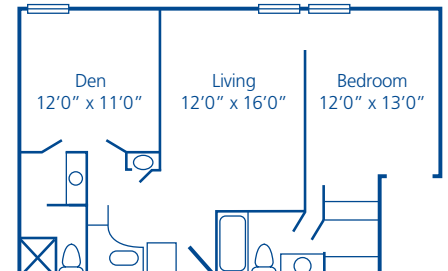

Studio Suite  
279 sq. ft.

Special Suite  
306 sq. ft.

Deluxe Suite  
340 sq. ft.

One Bedroom Suite  
469 sq. ft.

One Bedroom Suite (LLR)  
504 sq. ft.

Deluxe One Bedroom Suite  
504 sq. ft.

Deluxe One Bedroom Suite  
558 sq. ft.

Deluxe One Bedroom Suite  
585 sq. ft.

Deluxe One Bedroom Suite  
636 sq. ft.

Deluxe One Bedroom Suite with Den  
748 sq. ft.

Two Bedroom Suite  
748 sq. ft.

Two Bedroom Suite  
748 sq. ft.