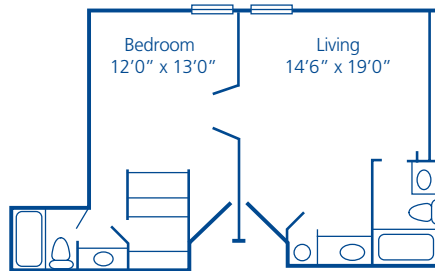

Studio Suite  
279 sq. ft.

Special Suite  
306 sq. ft.

Deluxe Suite  
340 sq. ft.

One Bedroom Suite  
469 sq. ft.

One Bedroom Suite (LLR)  
504 sq. ft.

Deluxe One Bedroom Suite  
504 sq. ft.

Deluxe One Bedroom Suite  
558 sq. ft.

Deluxe One Bedroom Suite  
585 sq. ft.

Deluxe One Bedroom Suite  
636 sq. ft.

Deluxe One Bedroom Suite with Den  
748 sq. ft.

Two Bedroom Suite  
748 sq. ft.

Two Bedroom Suite  
748 sq. ft.