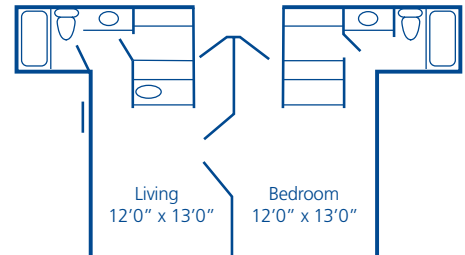

Studio Suite  
279 sq. ft.

Special Suite  
306 sq. ft.

Deluxe Suite  
340 sq. ft.

One Bedroom Suite  
469 sq. ft.

One Bedroom Suite (LLR)  
504 sq. ft.

Deluxe One Bedroom Suite  
504 sq. ft.

Deluxe One Bedroom Suite  
558 sq. ft.

Deluxe One Bedroom Suite  
585 sq. ft.

Deluxe One Bedroom Suite  
636 sq. ft.

Deluxe One Bedroom Suite with Den  
748 sq. ft.

Two Bedroom Suite  
748 sq. ft.

Two Bedroom Suite  
748 sq. ft.