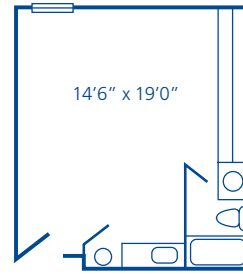

Studio Suite  
279 sq. ft.

Special Suite  
306 sq. ft.

Deluxe Suite  
340 sq. ft.

One Bedroom Suite  
469 sq. ft.

One Bedroom Suite (LLR)  
504 sq. ft.

Deluxe One Bedroom Suite  
504 sq. ft.

Deluxe One Bedroom Suite  
558 sq. ft.

Deluxe One Bedroom Suite  
585 sq. ft.

Deluxe One Bedroom Suite  
636 sq. ft.

Deluxe One Bedroom Suite with Den  
748 sq. ft.

Two Bedroom Suite  
748 sq. ft.

Two Bedroom Suite  
748 sq. ft.