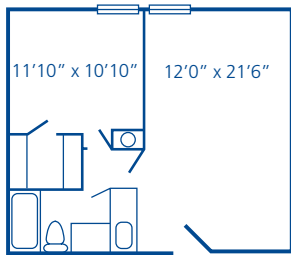

Studio Suite  
279 sq. ft.

Special Suite  
306 sq. ft.

Deluxe Suite  
340 sq. ft.

One Bedroom Suite  
469 sq. ft.

One Bedroom Suite (LLR)  
504 sq. ft.

Deluxe One Bedroom Suite  
504 sq. ft.

Deluxe One Bedroom Suite  
558 sq. ft.

Deluxe One Bedroom Suite  
585 sq. ft.

Deluxe One Bedroom Suite  
636 sq. ft.

Deluxe One Bedroom Suite with Den  
748 sq. ft.

Two Bedroom Suite  
748 sq. ft.

Two Bedroom Suite  
748 sq. ft.