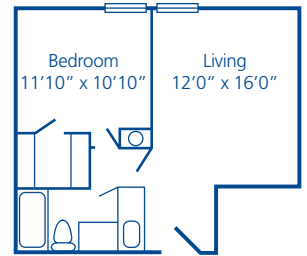

Studio Suite  
279 sq. ft.

Special Suite  
306 sq. ft.

Deluxe Suite  
340 sq. ft.

One Bedroom Suite  
469 sq. ft.

One Bedroom Suite (LLR)  
504 sq. ft.

Deluxe One Bedroom Suite  
504 sq. ft.

Deluxe One Bedroom Suite  
558 sq. ft.

Deluxe One Bedroom Suite  
585 sq. ft.

Deluxe One Bedroom Suite  
636 sq. ft.

Deluxe One Bedroom Suite with Den  
748 sq. ft.

Two Bedroom Suite  
748 sq. ft.

Two Bedroom Suite  
748 sq. ft.