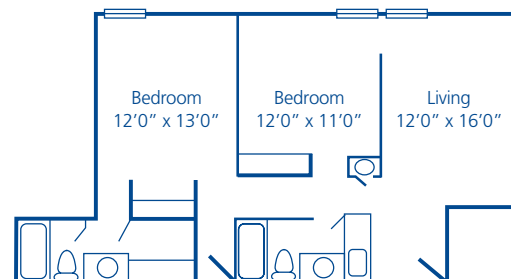

Studio Suite  
279 sq. ft.

Special Suite  
306 sq. ft.

Deluxe Suite  
340 sq. ft.

One Bedroom Suite  
469 sq. ft.

One Bedroom Suite (LLR)  
504 sq. ft.

Deluxe One Bedroom Suite  
504 sq. ft.

Deluxe One Bedroom Suite  
558 sq. ft.

Deluxe One Bedroom Suite  
585 sq. ft.

Deluxe One Bedroom Suite  
636 sq. ft.

Deluxe One Bedroom Suite with Den  
748 sq. ft.

Two Bedroom Suite  
748 sq. ft.

Two Bedroom Suite  
748 sq. ft.