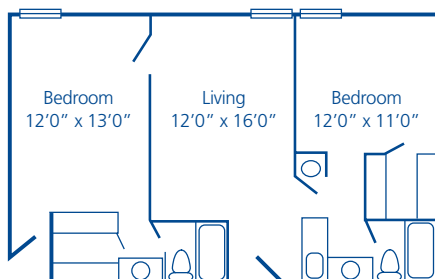

Studio Suite  
279 sq. ft.

Special Suite  
306 sq. ft.

Deluxe Suite  
340 sq. ft.

One Bedroom Suite  
469 sq. ft.

One Bedroom Suite (LLR)  
504 sq. ft.

Deluxe One Bedroom Suite  
504 sq. ft.

Deluxe One Bedroom Suite  
558 sq. ft.

Deluxe One Bedroom Suite  
585 sq. ft.

Deluxe One Bedroom Suite  
636 sq. ft.

Deluxe One Bedroom Suite with Den  
748 sq. ft.

Two Bedroom Suite  
748 sq. ft.

Two Bedroom Suite  
748 sq. ft.